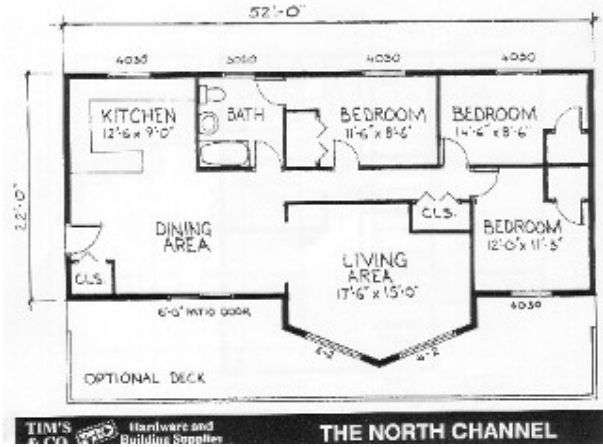

**The North Channel
Tim's & Co.**

"The North Channel"

\$40,800

1230 Square Feet
3 Beds
1.0 Baths

This contemporary design home lets you bring the sunshine flooding in through its generous sized windows in the living area and a 6' sliding patio door in the bright dining room. Living graciously in its 1230 sq. ft. with its efficient U shaped kitchen and 3 sizeable bedrooms with an abundance of closet space. If you choose the optional deck you could soon be relaxing on the terrace after dinner, drinking in the beauty of Manitoulin. All of this for a modest building budget. It is indoor / outdoor living at its best.

Contact Information

Contact: [Tim's & Co. Pro Hardware](#) [View Our Website](#)

Company: Tim's & Co. Pro Hardware / Manitoulin Cottages, Little Current
Phone: (705) 368-2090

General Property Details

Architectural Style	Modern
Bedrooms	3
Bathrooms	1.0
Square Feet	1230
Full Baths	1

Interior House Details

Basement Feature	None
TV	Any service able could be installed
Dining Room Dimensions	12x16
Dishwasher	Not Included
Disposal	Not Included
Family Room Dimensions	17'6" x 15'
Fireplaces	Optional
Floor Description	Carpet or Wood
Heating System	Your Option: Oil, Gas, Wood, Electric
Interior Description	Cottage Style
Kitchen Dimensions	12'6" x 13
Living Room Dimensions	See floor plan
Range Oven	Not Included
Main Bedroom Dimensions	16'6" x 8'6"
Bedroom Two Dimensions	12' x 11'3"
Bedroom Three Dimensions	11'6" x 8'6"