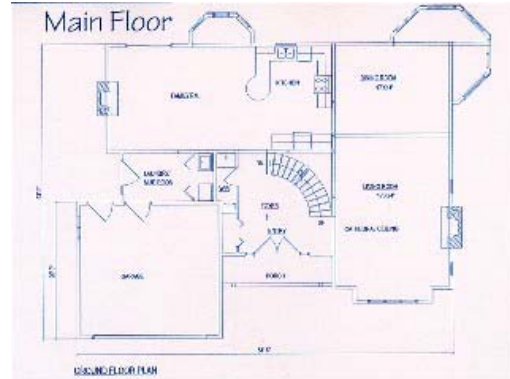

Balmoral Concept Home by 1867 Confederation Log Homes

"Balmoral"

Price variable

3000 Square Feet
3 Beds
2.0 Baths

Stunning Custom Built Log Home - Designed to inspire you in customizing your own 1867 Confederation Log Home, beautiful interior, plenty of space. See our website for larger elevation and floor plan pictures, as well as details on options, materials, construction methods and inquiring about purchasing your own dream log home.

Contact Information

Local Contact:

Dave Ham

[View Our Website](#)

Company: Confederation Log Homes /
Local Agent: Manitowaning
Phone: 1-888-814-4409

General Property Details

Architectural Style	Cottage
Bedrooms	4
Bathrooms	2.5
Square Feet	Approximately 3000
Full Baths	2

Interior House Details

Basement Feature	None
-------------------------	------

TV	Your Choice
Dining Room Dimensions	17' x 14'
Dishwasher	Optional
Family Room Dimensions	See website
Fireplaces	1
Floor Description	Hardwood
Heating System	Optional
Interior Description	Log / Wood
Kitchen Dimensions	See floor plan
Living Room Dimensions	17' x 24'
Range Oven	Yes
Main Bedroom Dimensions	See floor plan
Bedroom Two Dimensions	See floor plan
Bedroom Three Dimensions	See floor plan
Bedroom Four Dimensions	See floor plan